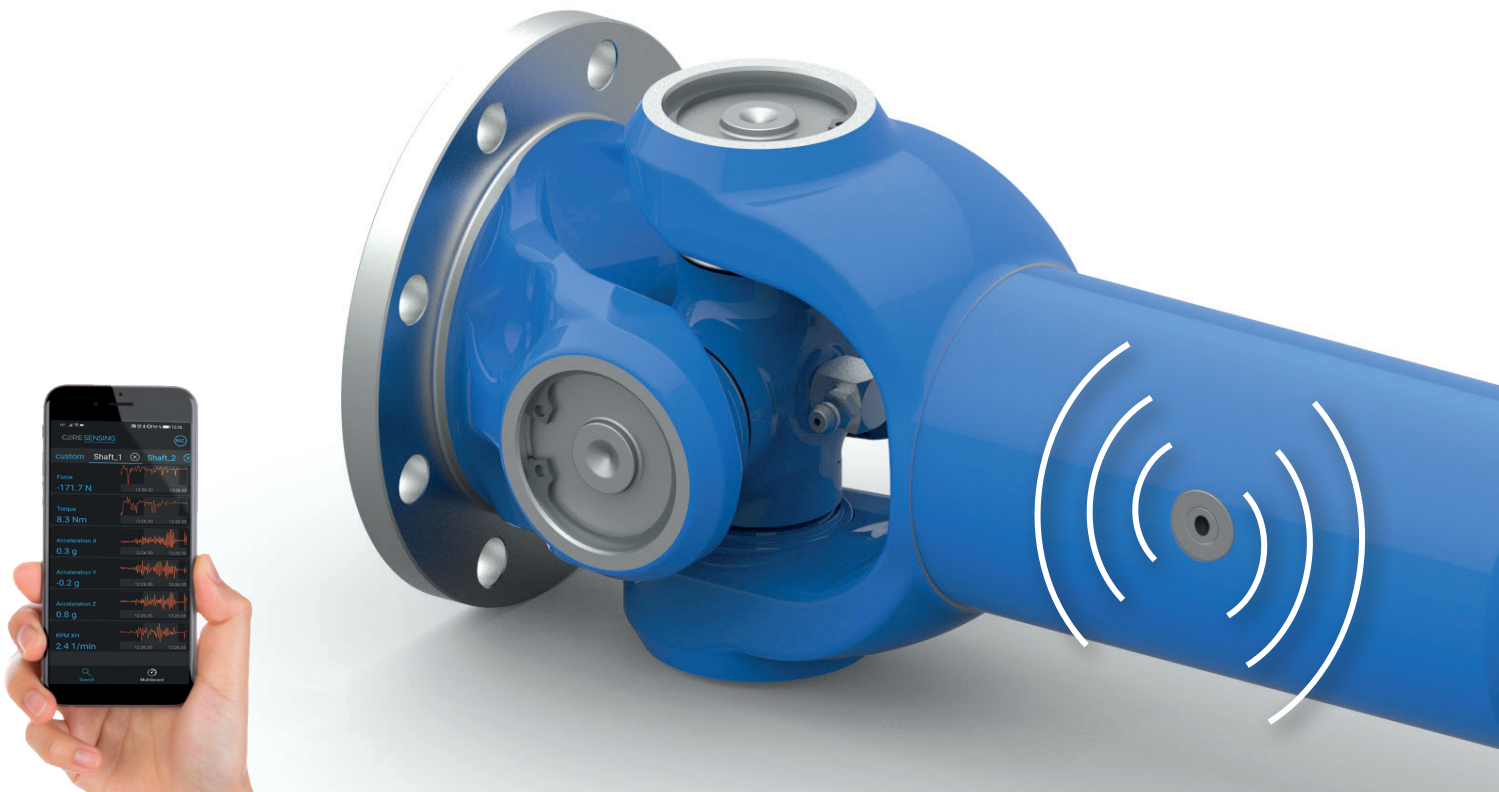

Industry 4.0 – The intelligent sensory drive shafts with **EST** provide you a variety of new possibilities in mechanical, plant and vehicle engineering.

ELBE Sensing Technology EST

Measuring data live – directly from the drive shaft without adjustment in its design

Industry 4.0 – Intelligent drive shafts with ELBE Sensing Technology EST for multiple applications

In one of our core competencies – drive shafts – many types are now available as sensory model with EST. Realized by the integration of sensors and the coordinated measuring chain of „core sensing“ we offer intelligent drive shafts of highest quality which perfectly transfer a wide variety of measurands from the shaft live and wireless..

Key Features

- A great variety of measuring data in one sensor
- Robust sensor technology protected in the inner part of the drive shaft
- Reading out and logging of sensor data with up to 500 Hz
- Optimized for wireless use
- With integrated speed and acceleration sensor
- Different wireless energy options (battery, induction)
- Compatible with Gateway coreGATE for easy connection with control or measuring computer
- Integrated intelligence on board: by detecting and saving events plenty of applications are feasible